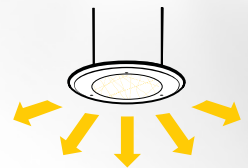

Form and function combine for optimal daylight diffusion with:

- Solatube Decorative Fixtures
- Ventilation, dimmer and nighttime lighting options
- Available in round or square

* Specular reflectance greater than 99% with wavelength specific reflectance up to 99.7% for the visible spectrum